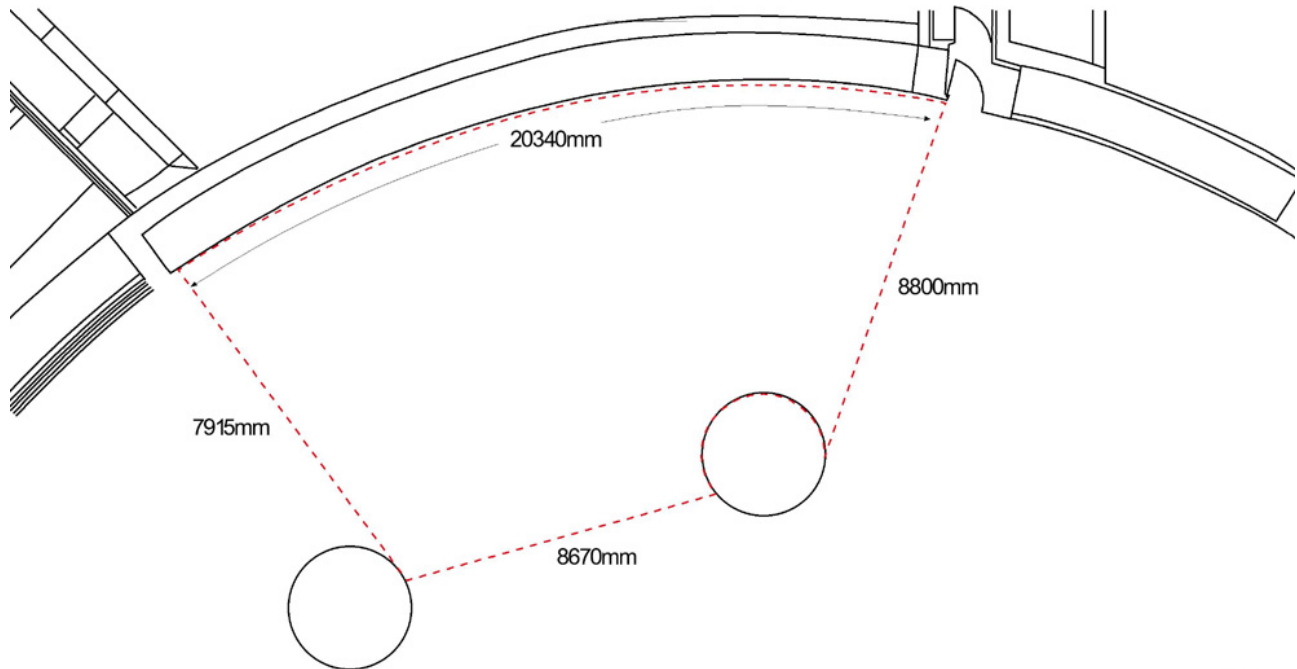

## lfc Main Concourse floorplan

1:125